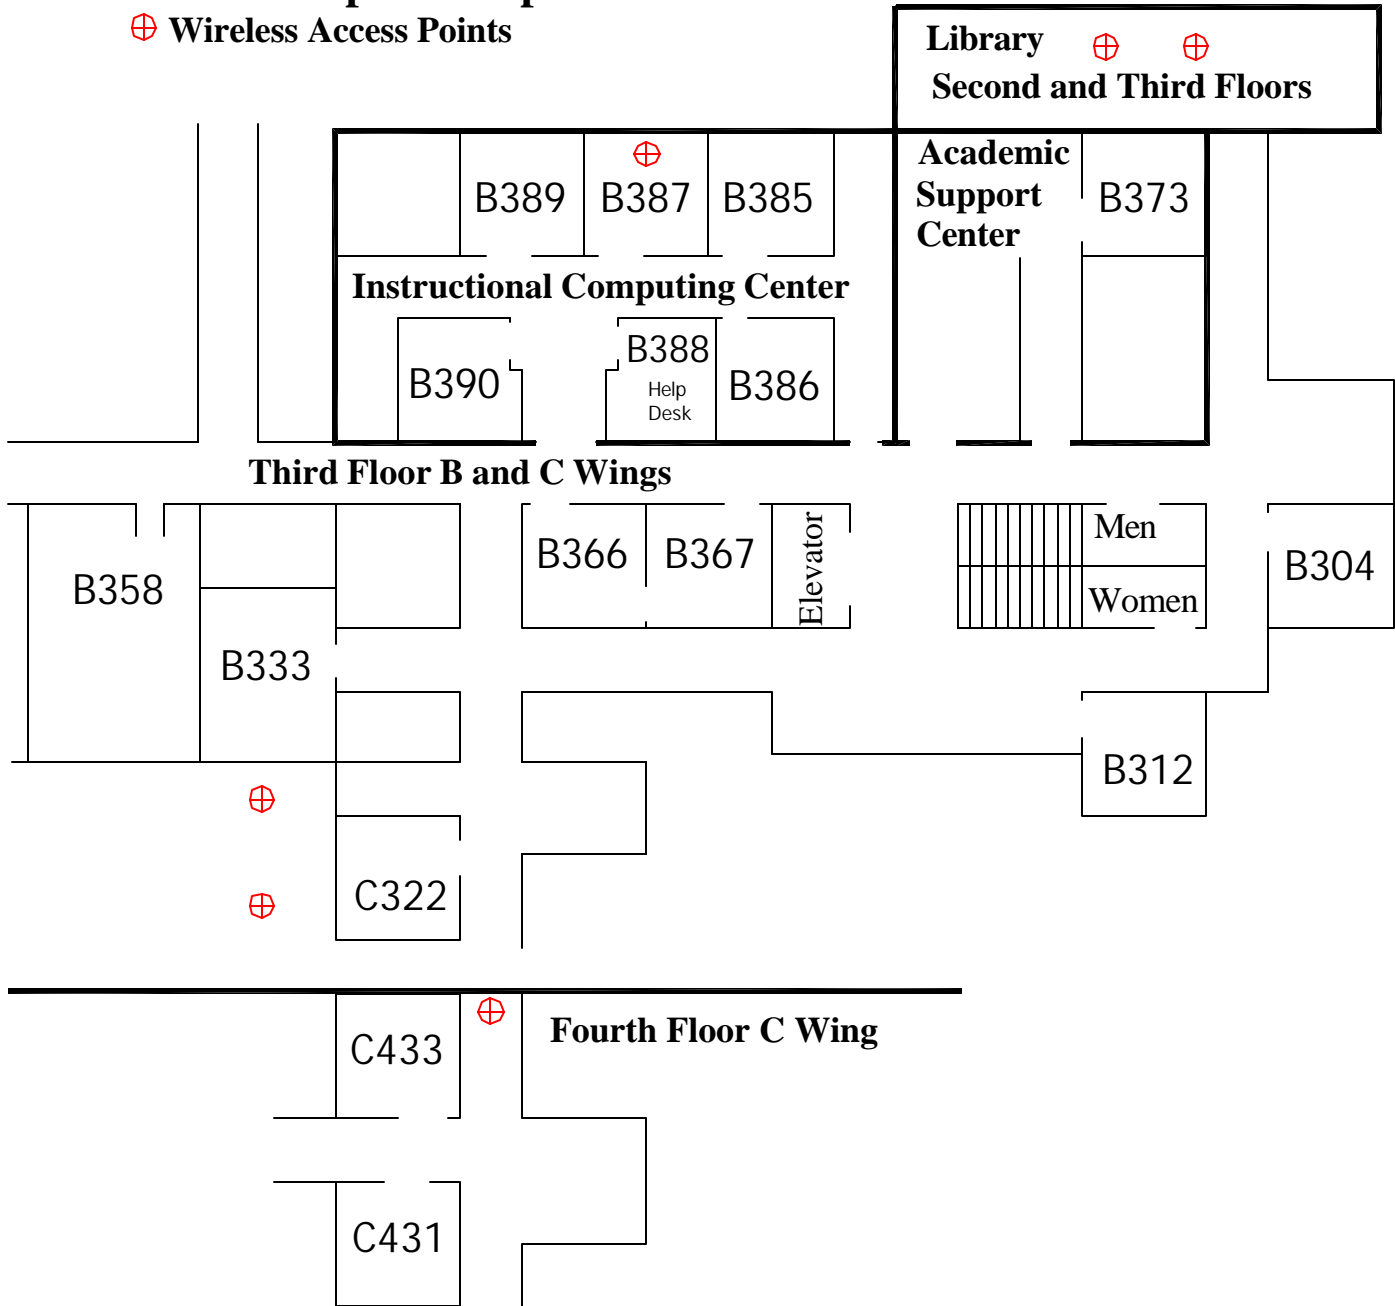

# FLCC Main Campus Computer Labs

⊕ Wireless Access Points

## Instructional Computing Center

- B385 Computer Science
- B386 Business
- B387 Open Lab
- B388 Help Desk
- B389 Linux Lab
- B390 Adhoc Multimedia Lab

- B304 Math Lab
- B312 Computer Classroom
- B333 Biology Lab
- B358 Nursing Skills Lab
- B366 CAD lab (tech students only)
- B367 Drafting Lab
- B373 Academic Support Center Lab
- C322 Science Lab
- C431 Graphic Arts Lab (art students only)
- C433 Office Tech Lab