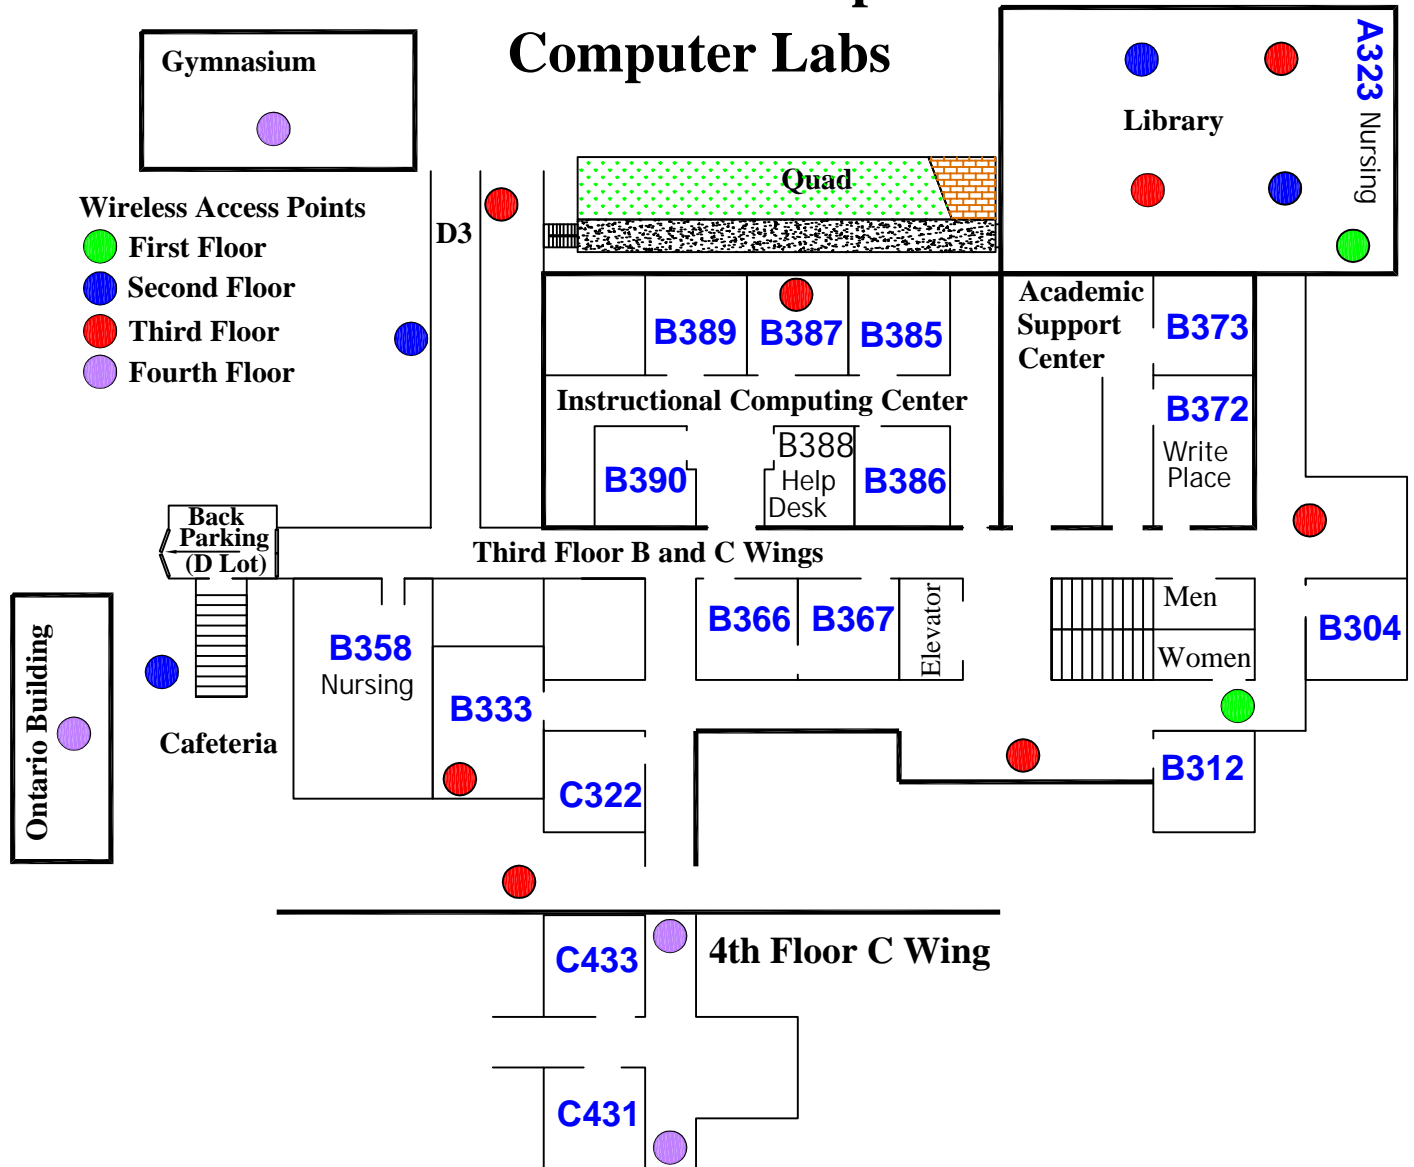

# FLCC Main Campus

## Computer Labs

### Instructional Computing Center

B385(Computer Science), B386(Math), B387(Open Lab),  
 B389(Linux), B390(Ad Hoc and Multimedia)  
 B388 (Computer Help Desk)

Academic Support/Testing	B304
Computer Classroom	B312
The Write Place	B372
Math Center	B373
Assistive Technology Lab	B373
CAD (Computer Aided Design)	B366,B367 ( <b>Tech only</b> )
Nursing Skills	B358 ( <b>nursing only</b> )
Nursing Computer/AV Lab	A323 ( <b>nursing only</b> )
Graphic Arts Lab	C431 ( <b>art students only</b> )
Office Technologies Lab	C433
Science Lab	C322
Biology Lab	B333